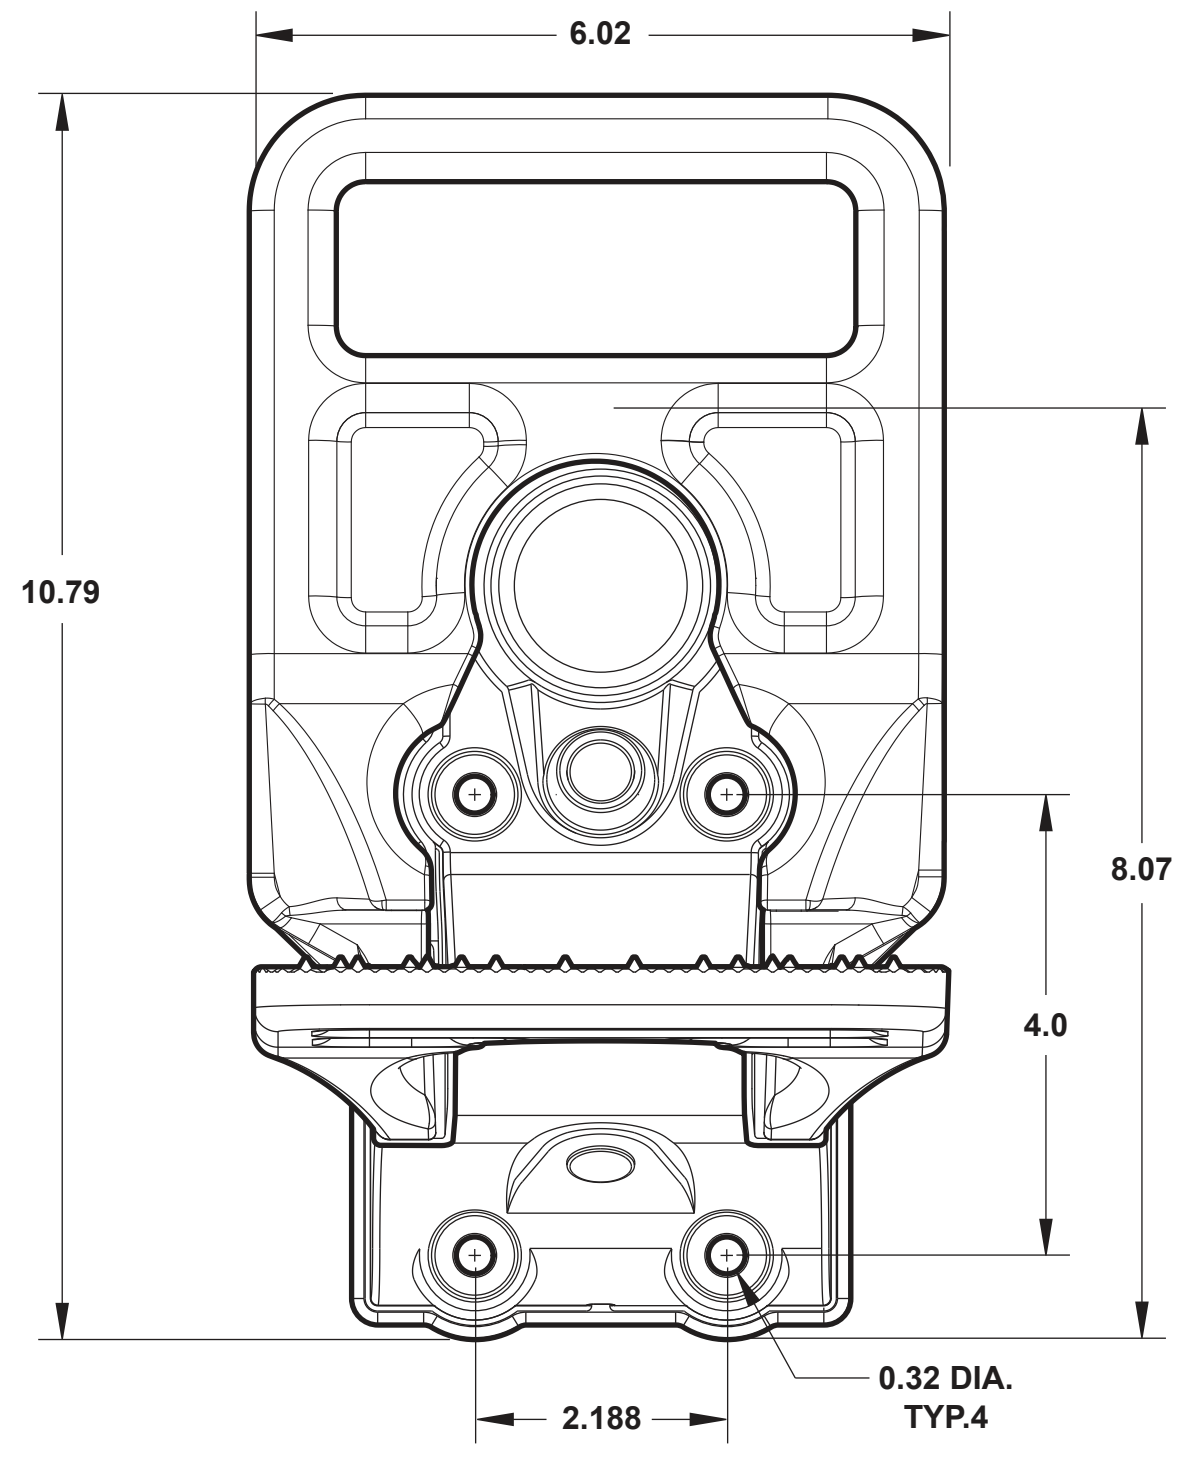

**Chrome Plated**

**3007732 -XX-X-X-X-X-X**

Standard Light Module Colors for Step and Down Lights:

- 0 No Light
- 1 White ○
- 2 Red ●
- 3 Blue ●
- 4 Amber ●

**Innovative Controls Inc.**  
**Small Folding Steps**

**Black Powder and Clear Coat**

**3101303 -XX-X-X-X-X-X**

Standard Light Module Colors for Step and Down Lights:

- 0 No Light
- 1 White ○
- 2 Red ●
- 3 Blue ●
- 4 Amber ●

**IC Small Folding Step 3007732 & 3101303 Dimensions**

**Small Step 3007732**