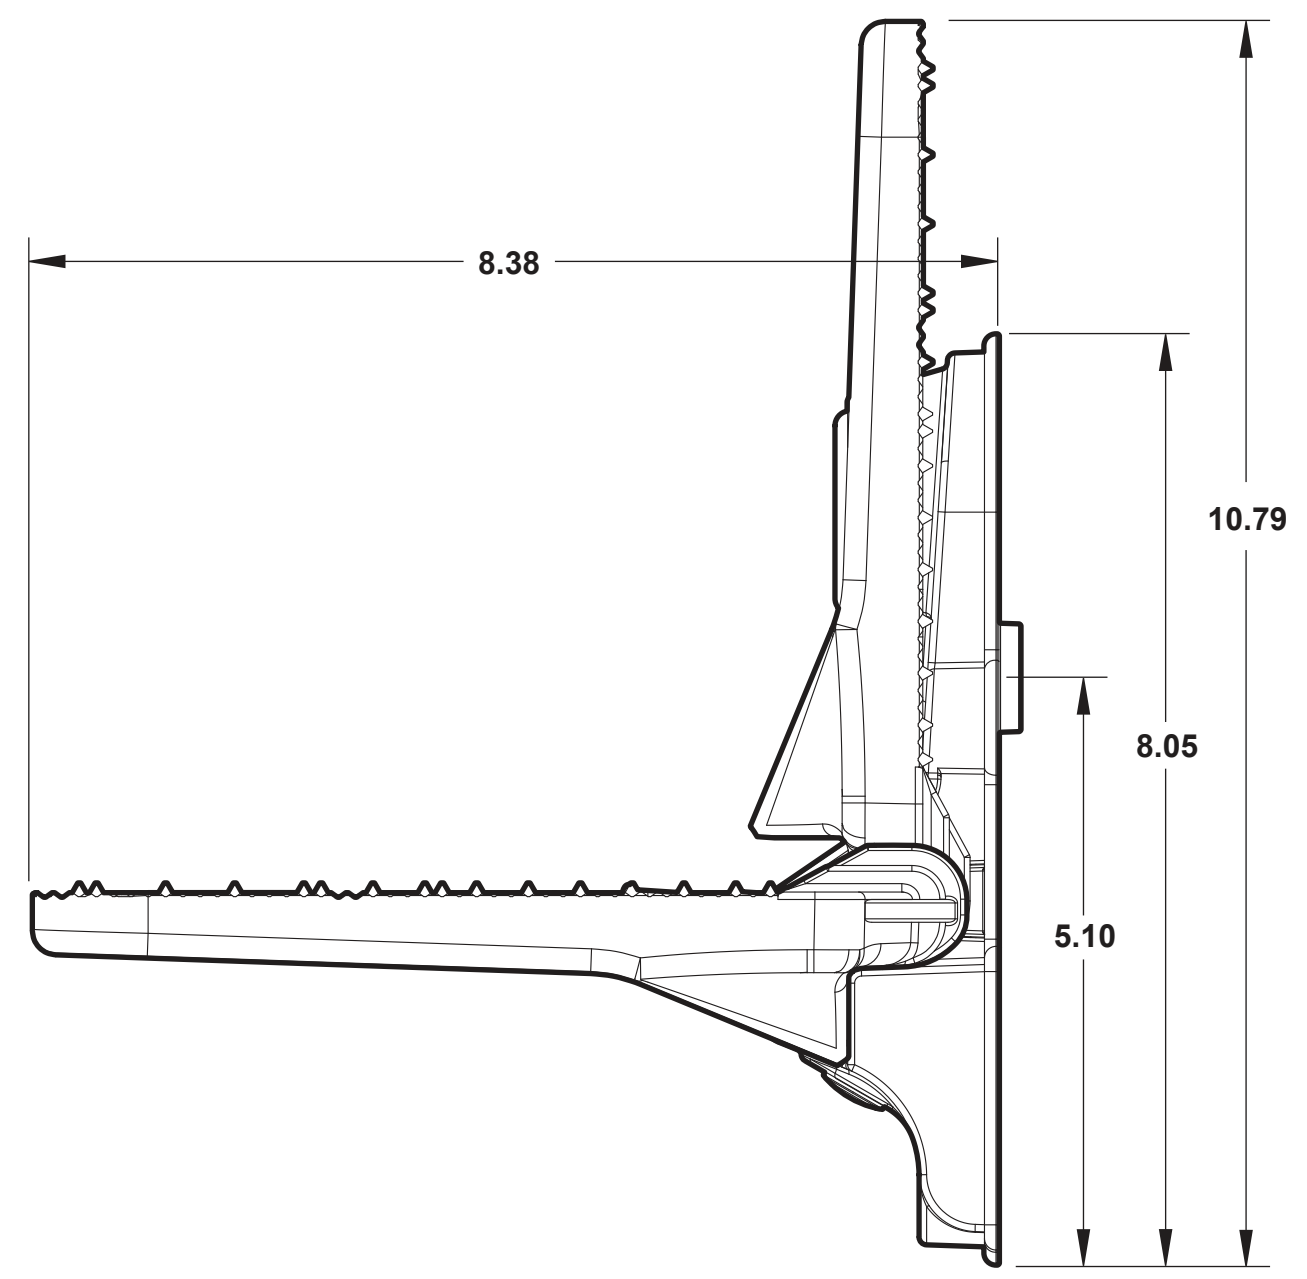

**Black Powder and Clear Coat**

**3101303 -XX-X-X-X-X-X**

Standard Light Module Colors for Step and Down Lights:

- 0 No Light
- 1 White ○
- 2 Red ●
- 3 Blue ●
- 4 Amber ●

**IC Small Folding Step 3007732 & 3101303 Dimensions**

**Small Step 3007732**