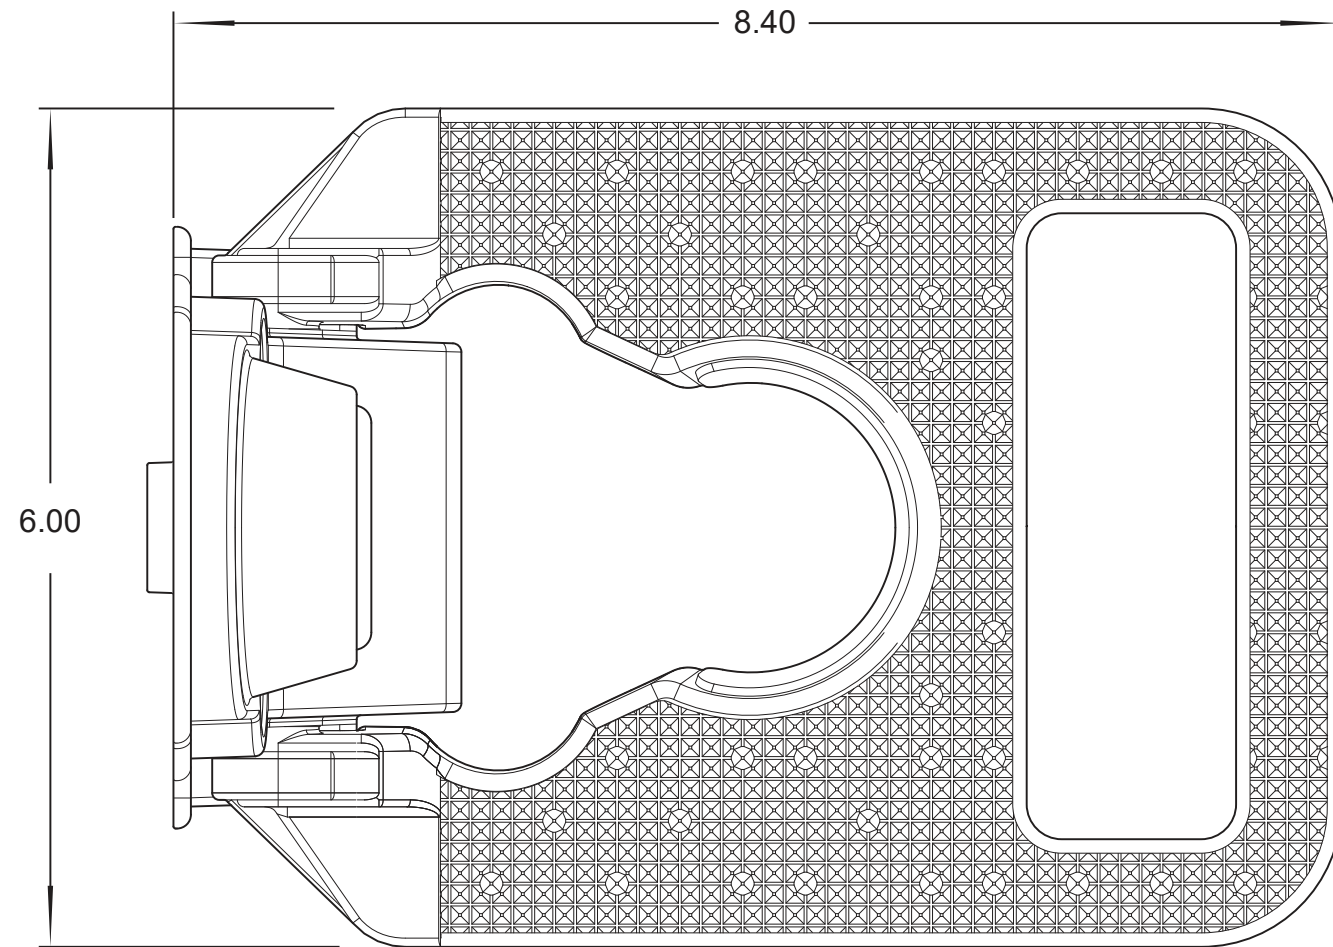

**Chrome Plated**

**3007732 -XX-X-X-X-X-X**

Standard Light Module Colors for Step and Down Lights:

- 0 No Light
- 1 White ○
- 2 Red ●
- 3 Blue ●
- 4 Amber ●

**Innovative Controls Inc.**  
**Small Folding Steps**

**Black Powder and Clear Coat**

**3101303 -XX-X-X-X-X-X**

Standard Light Module Colors for Step and Down Lights:

- 0 No Light
- 1 White ○
- 2 Red ●
- 3 Blue ●
- 4 Amber ●

**IC Small Folding Step 3007732 & 3101303 Dimensions**

**Small Step 3007732**